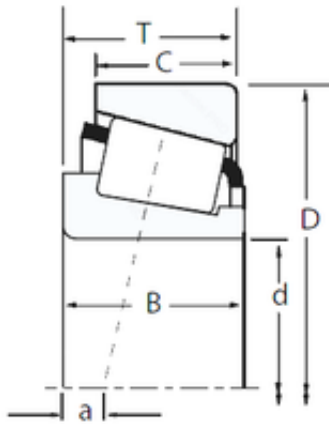

China 608zz Bearing Supplier

TIMKEN tapered roller bearing 30209 30212
30219 30303 30304

Bearing No. 30209

Size	45x85x20.75 mm
Bore Diameter	45 mm
Outer Diameter	85 mm
Width	20,75 mm
d	45 mm
D	85 mm
T	20,75 mm
B	19 mm
C	16 mm
R	1,5 mm
r	1,5 mm
Weight	0,49 Kg
Dynamic load rating radial (C)	80 kN
Calculation factor (e)	0,4

30209 Bearing 2D drawings and 3D CAD models