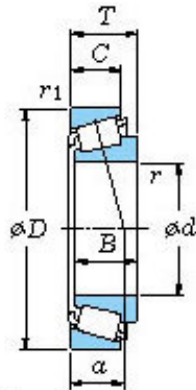

China 608zz Bearing Supplier

Free Samples Tapered Roller Bearing LM501349/10 KOYO Japan Brand Bearing

Bearing No. LM501349/10

■ Mounting dimensions

LM501349/10 Bearing 2D drawings and 3D CAD models

Bearing No.	LM501349/10
d	41.275
D	73.431
T	19.558
B	19.812
r(min)	3.6
r1(min)	0.8
Cr	72.5
C0r	73.0
Cu	10.6
Grease lub.	5200
Oil lub.	7000
C	14.732
a	16.1 mm
da	53.0
db	46.5
Da	67.0
Db	70.0
ra(max)	3.6
rb(max)	0.8
e	0.40
Y1	1.50
Y0	0.83
(Refer.) Mass(kg)	0.334