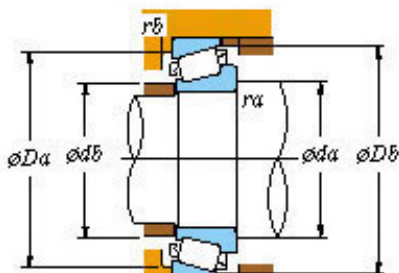

China 608zz Bearing Supplier

Free Samples Tapered Roller Bearing LM501349/10 KOYO Japan Brand Bearing

Bearing No. LM501349/10

■ Mounting dimensions

LM501349/10 Bearing 2D drawings and 3D CAD models

Bearing No.	LM501349/10
d	41.275
D	73.431
T	19.558
B	19.812
r(min)	3.6
r1(min)	0.8
Cr	72.5
C0r	73.0
Cu	10.6
Grease lub.	5200
Oil lub.	7000
C	14.732
a	16.1 mm
da	53.0
db	46.5
Da	67.0
Db	70.0
ra(max)	3.6
rb(max)	0.8
e	0.40
Y1	1.50
Y0	0.83
(Refer.) Mass(kg)	0.334