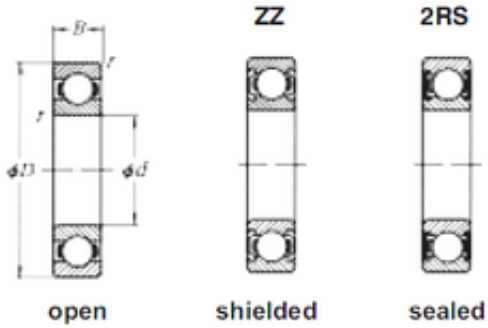

China 608zz Bearing Supplier

OWB Thumb-Break Leather Belt Holster Fits TAURUS 605 POLY PROTECTOR

Bearing No. 605

Size	5x14x5 mm
Bore Diameter	5 mm
Outer Diameter	14 mm
Width	5 mm
d	5 mm
D	14 mm
B	5 mm
C	5 mm

605 Bearing 2D drawings and 3D CAD models